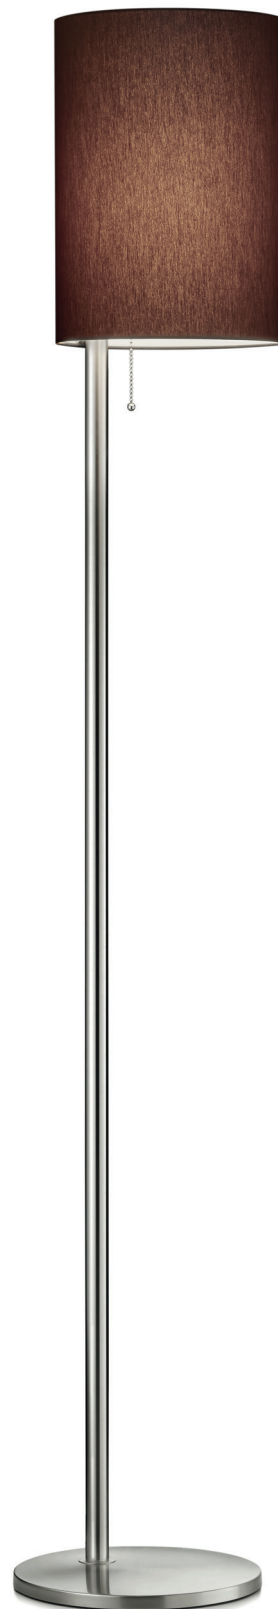

KIRA

41.953.03-xx – Messing matt | brass dull

41.953.05-xx – mattnickel | nickel dull

Leuchtmittel | Illuminant

- Uplight | uplight
13 W LED – 2.420 lm - 3.000 K - Ra > 90, EEL-C
- Zentral | central
9 W LED – 1.348 lm - 2.700 K - Ra > 90, EEL-D

Info | info

Uplight und Zentrallicht über Tastdimmer im Schaft getrennt dimmbar
Uplight and central light separate dimmable with touch dimmer

Varianten | variants

- 41.953.xx-1 - Glas | glass
Glasschirm opal matt weiß
glass opal dull white
- 41.953.xx-10 - Stoff | fabric
Stoffschirm Chintz weiß
shade chintz white
- 41.953.xx-11 - Stoff | fabric
Stoffschirm Chintz dark taupe
shade Chintz dark taupe

KIRA-L

41.952.03-xx – Messing matt | brass dull

41.952.05-xx – mattnickel | nickel dull

Leuchtmittel | Illuminant

- Uplight | uplight
13 W LED - 2.420 lm - 3.000 K - Ra > 90, EEL-C
- Zentral | central
9 W LED - 1.348 lm - 2.700 K - Ra > 90, EEL-D
- Leselicht | reading light
8 W LED - 1.115 lm - 3.000 K - Ra > 90, EEL-C

Varianten | variants

- 41.952.xx-1 - Glas | glass
Glasschirm opal matt weiß
glass opal dull white
- 41.952.xx-10 - Stoff | fabric
Stoffschirm Chintz weiß
shade chintz white
- 41.952.xx-11 - Stoff | fabric
Stoffschirm Chintz dark taupe
shade Chintz dark taupe