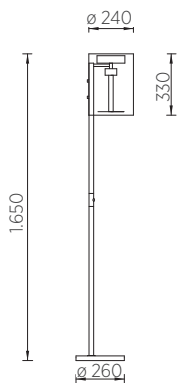

KIRA

41.953.03-xx – Messing matt | brass dull

41.953.05-xx – mattnickel | nickel dull

Leuchtmittel | Illuminant

- Uplight | uplight
  13 W LED – 2.420 lm - 3.000 K - Ra > 90, EEL-C
- Zentral | central
  9 W LED – 1.348 lm - 2.700 K - Ra > 90, EEL-D

Info | info

Uplight und Zentrallicht über Tastdimmer im Schaft getrennt dimmbar
Uplight and central light separate dimmable with touch dimmer

Varianten | variants

- 41.953.xx-1 - Glas | glass
  Glasschirm opal matt weiß
  glass opal dull white
- 41.953.xx-10 - Stoff | fabric
  Stoffschirm Chintz weiß
  shade chintz white
- 41.953.xx-11 - Stoff | fabric
  Stoffschirm Chintz dark taupe
  shade Chintz dark taupe